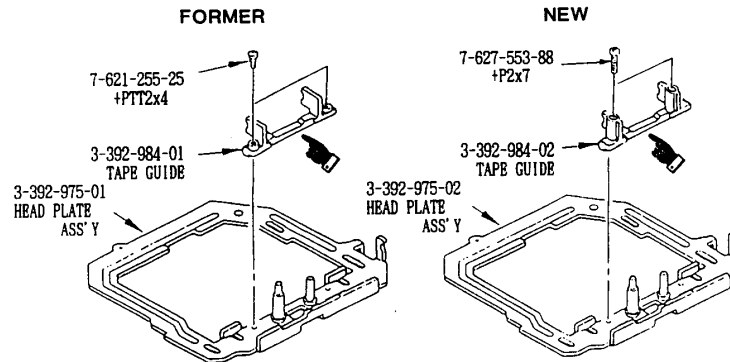

SONY

Car Stereo Service Bulletin

Model: XR-210A

No. 251

Subject: Part Number Information: Tape Guide; Head Plate Assembly

Date: August 14, 1992

Symptom:
(**)

Two (2) different versions of tape guides and head plate assemblies were used in production, but there is no compatibility between each version.

Solution:

Compare the tape guide and head plate assembly (in the unit being repaired) to the illustration below. Order the parts which correspond to those found in the unit being repaired.

CSA-14 Tuner/Tape Deck